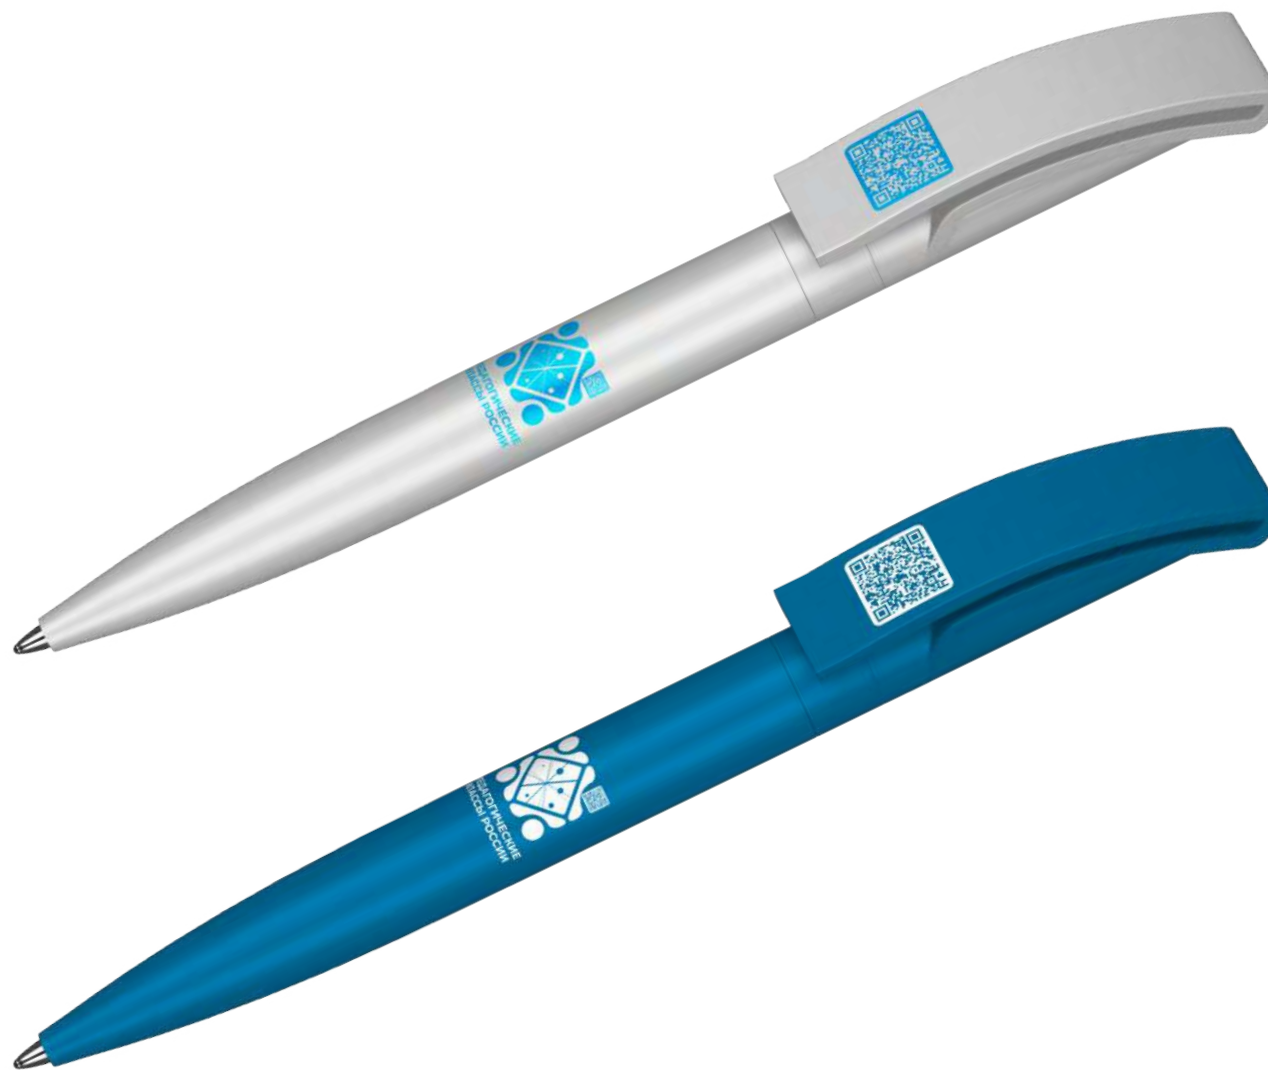

Фирменные ручки